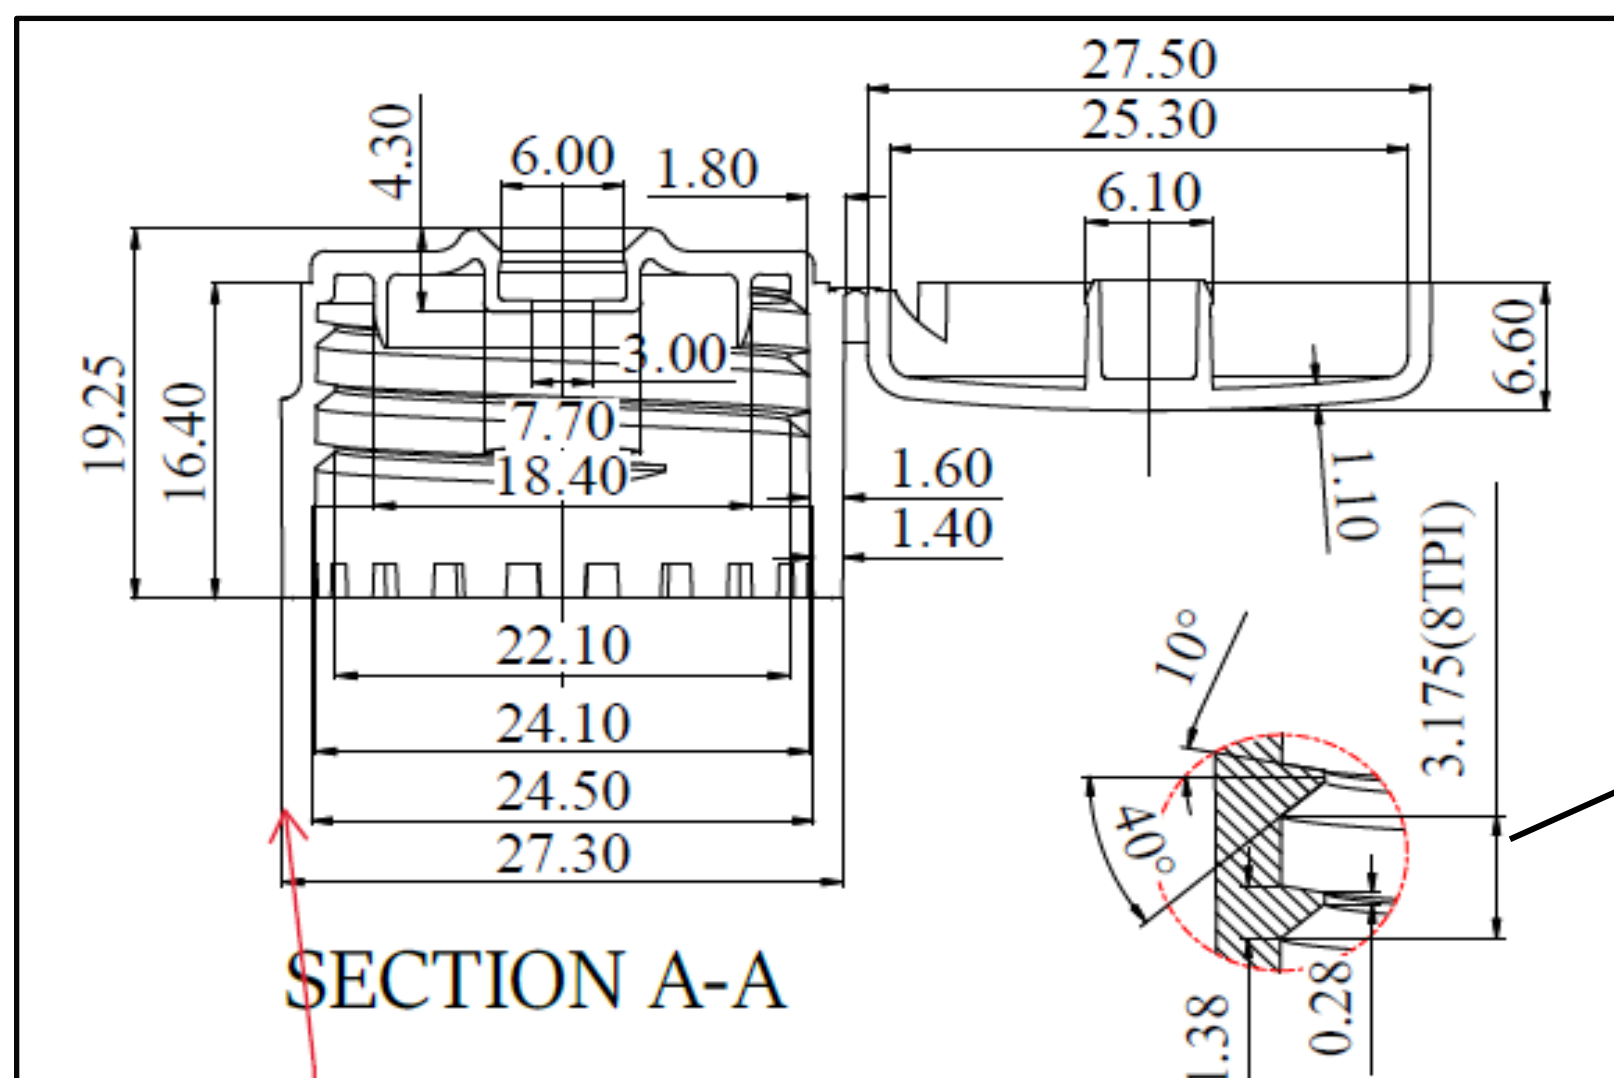

24/410 MM FlipTop Cap

WEIGHT	MATERIAL
3.80 ±0.2gm	PP