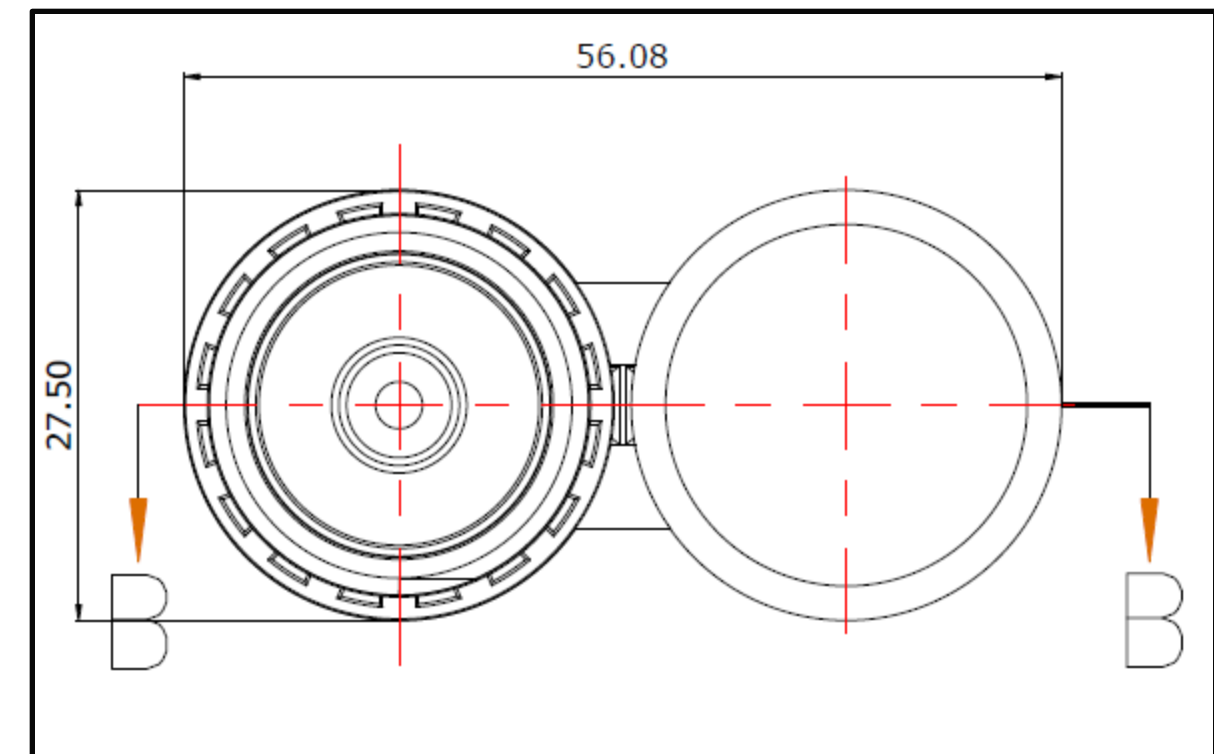

24/410 MM FlipTop Cap

WEIGHT	MATERIAL
3.80 ±0.2gm	PP