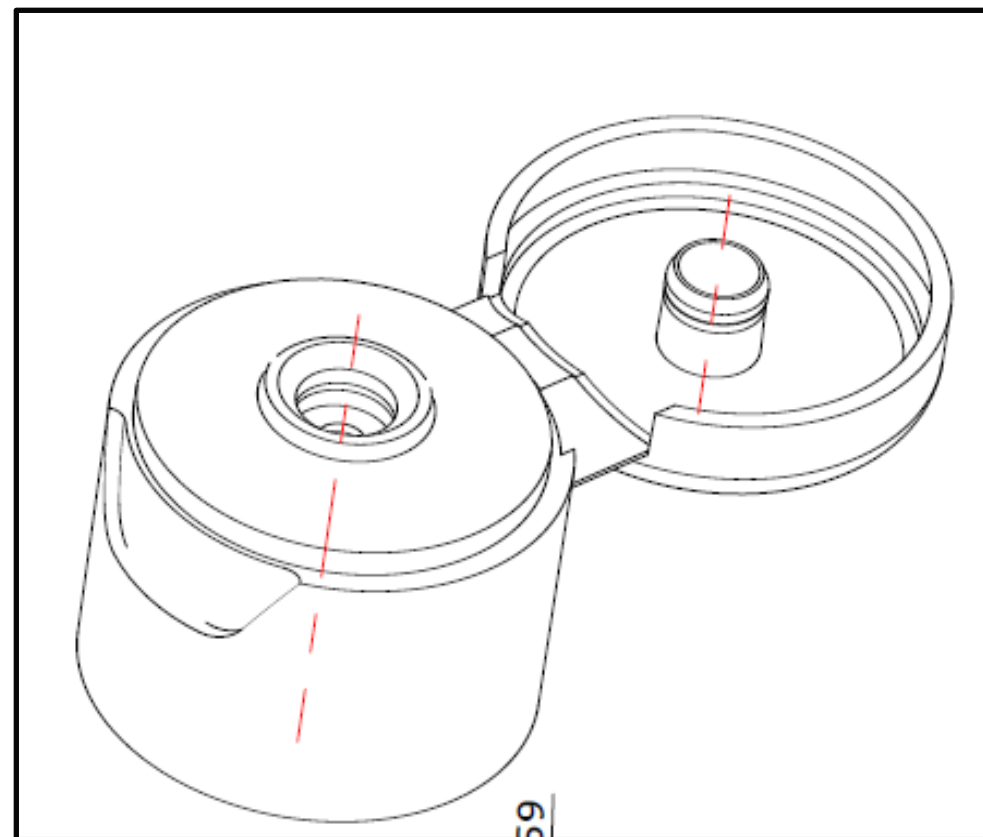

24/410 MM FlipTop Cap

WEIGHT	MATERIAL
3.80 ±0.2gm	PP