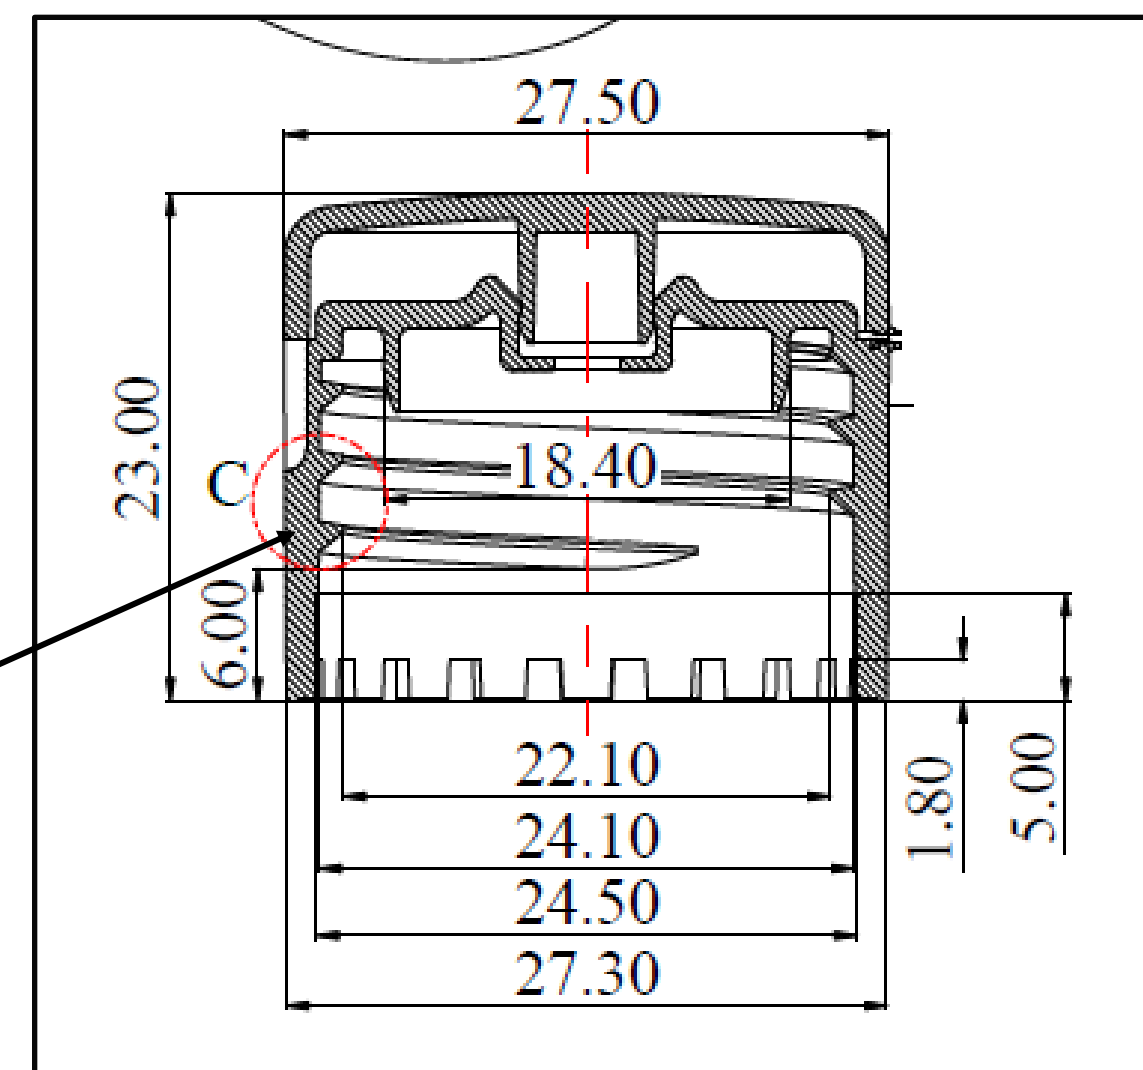

24/410 MM FlipTop Cap

WEIGHT	MATERIAL
3.80 ±0.2gm	PP