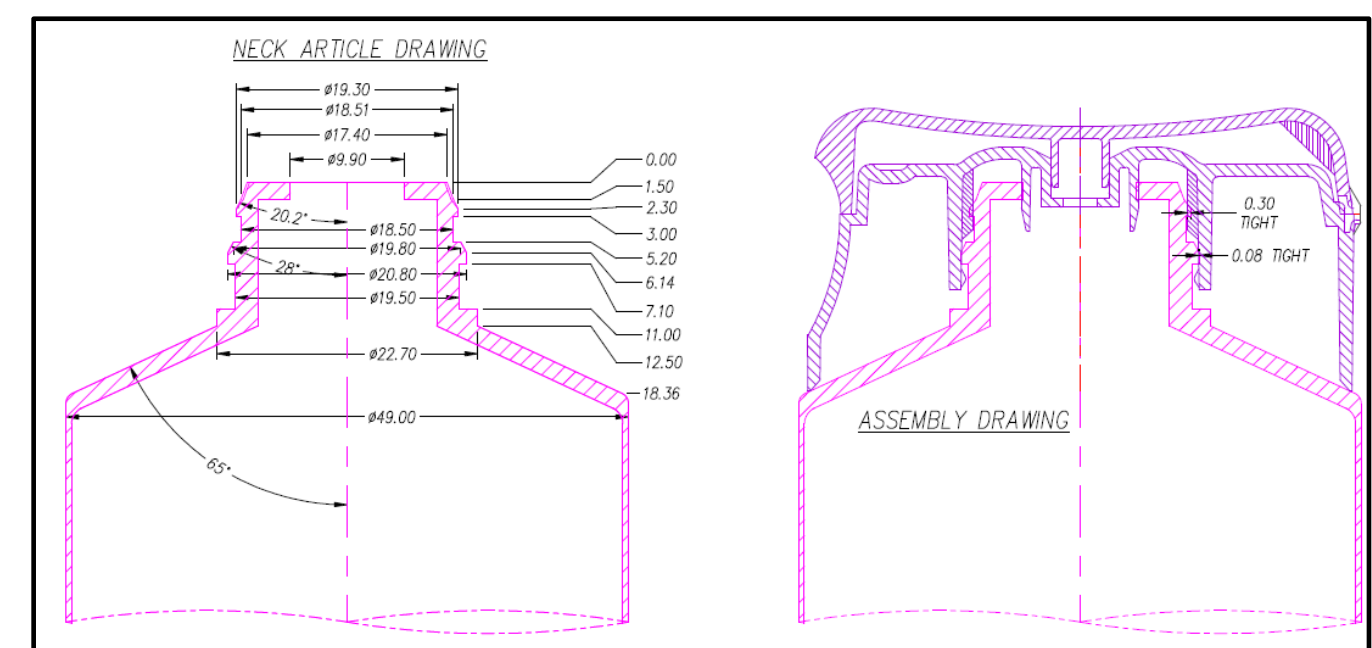

50 mm Snap on Flip top

Title	50 DIA FT CAP
WT.	8.10 (±0.30) GM
Material	PP SRM 100