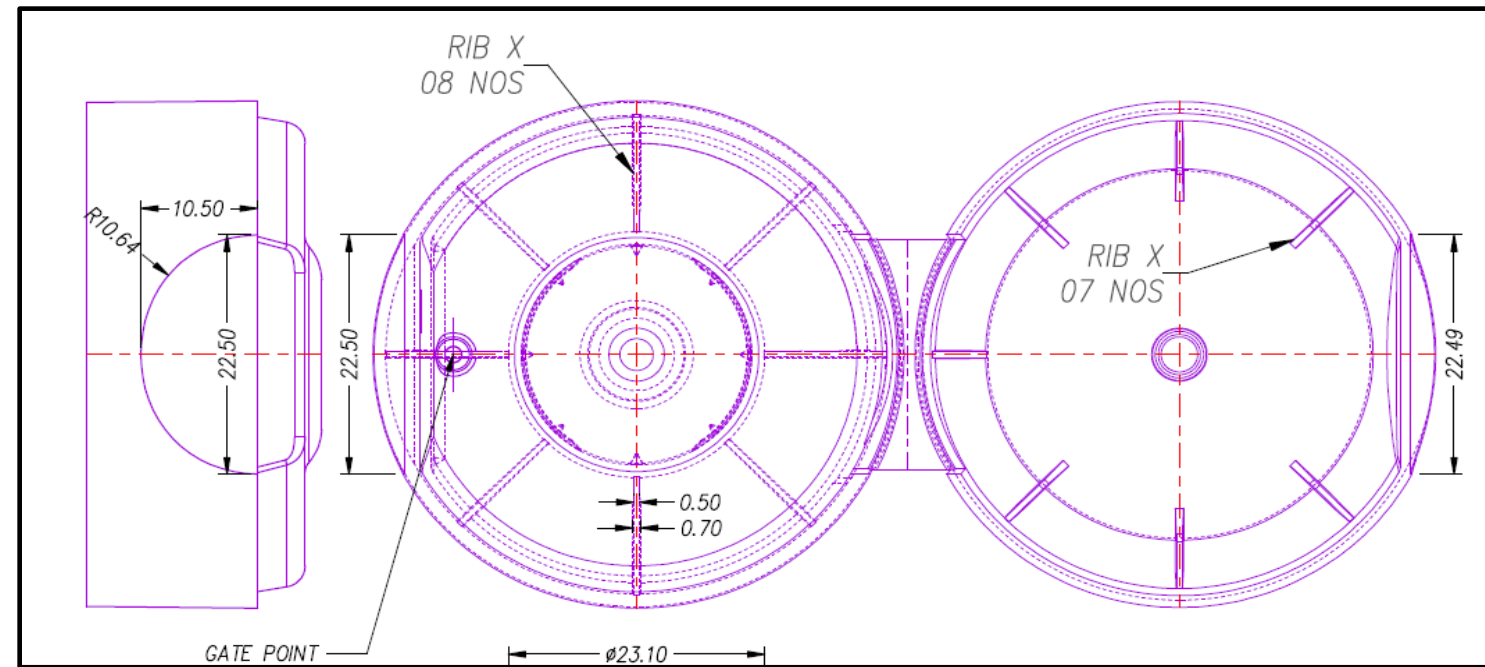

50 mm Snap on Flip top

Title	50 DIA FT CAP
WT.	8.10 (±0.30) GM
Material	PP SRM 100