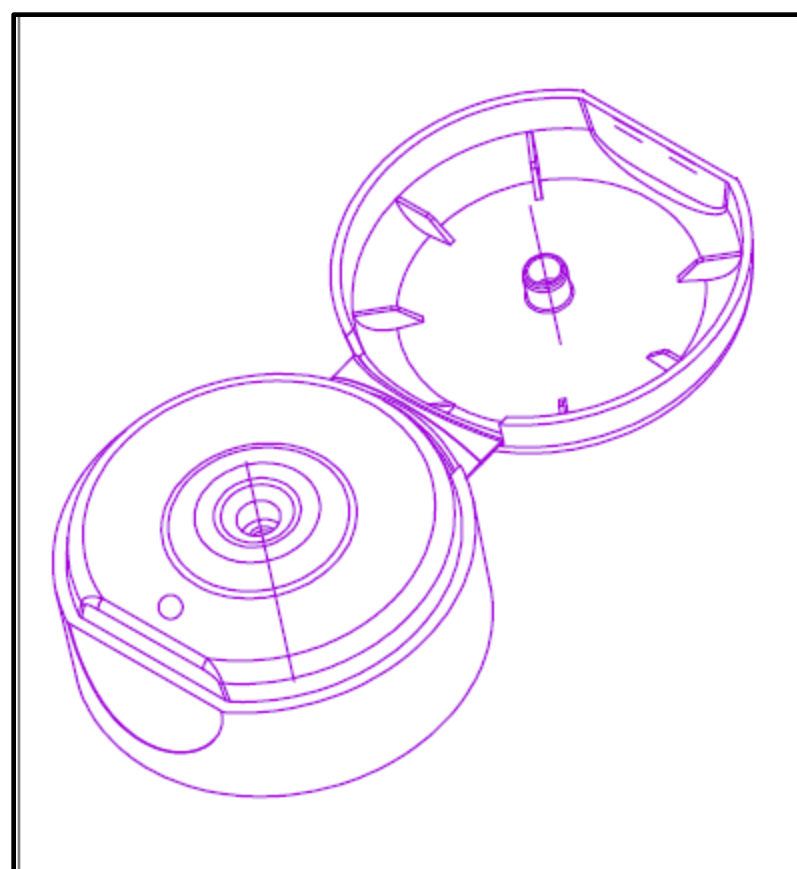

50 mm Snap on Flip top

Title	50 DIA FT CAP
WT.	8.10 (±0.30) GM
Material	PP SRM 100