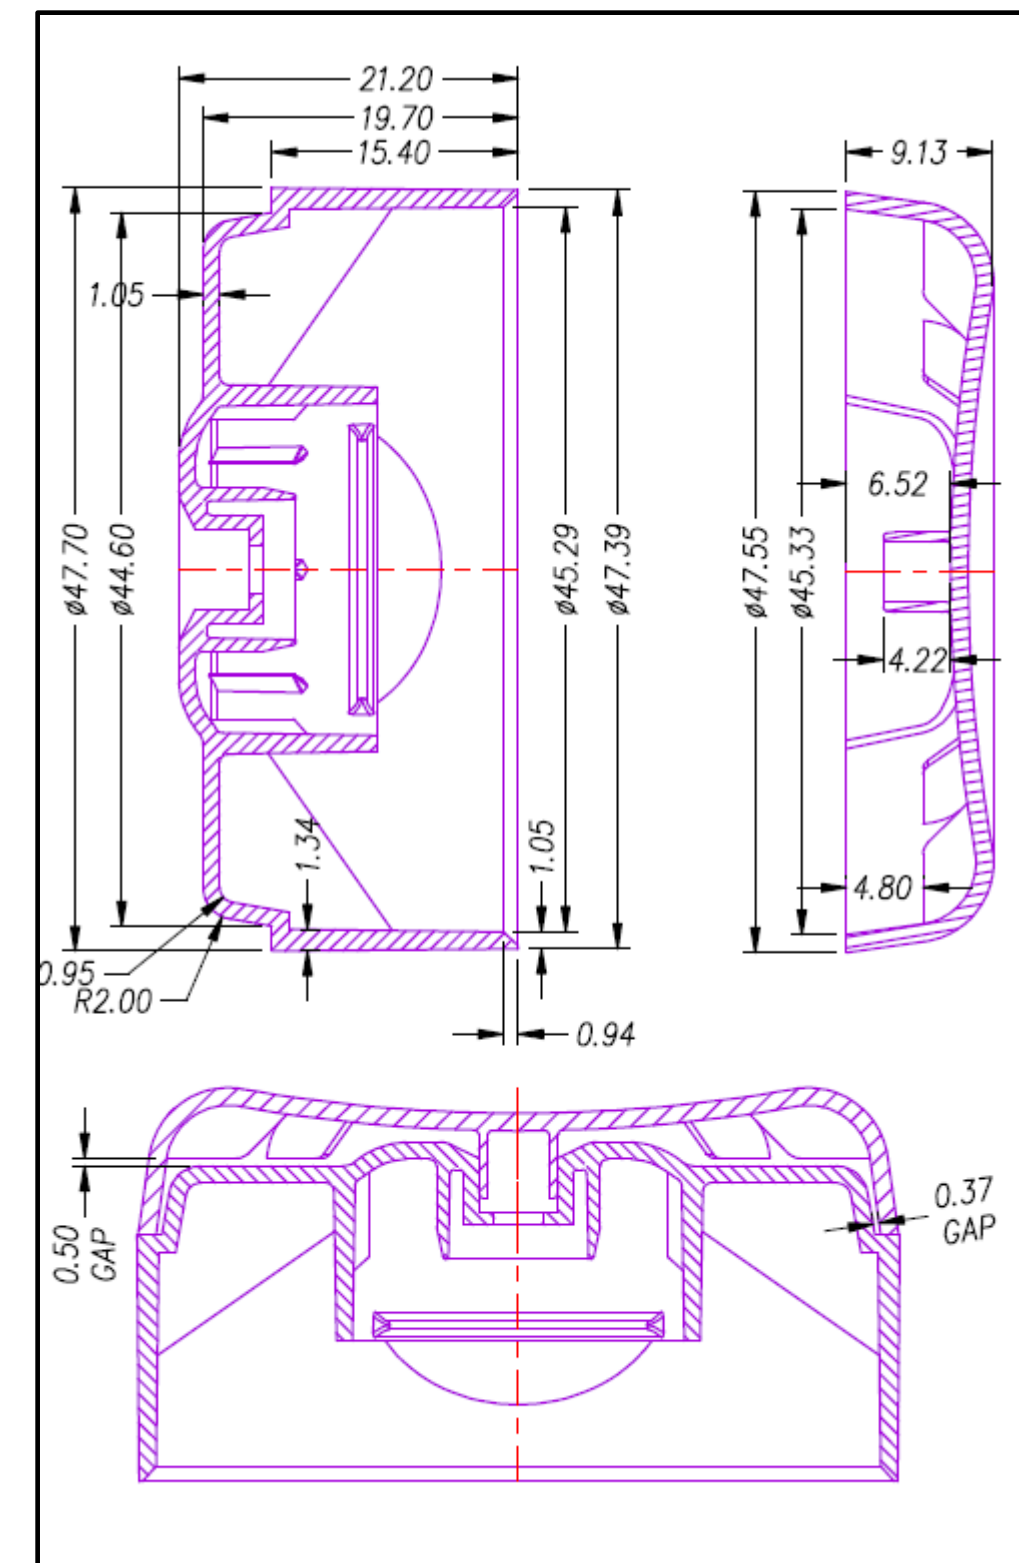

50 mm Snap on Flip top

Title	50 DIA FT CAP
WT.	8.10 (±0.30) GM
Material	PP SRM 100