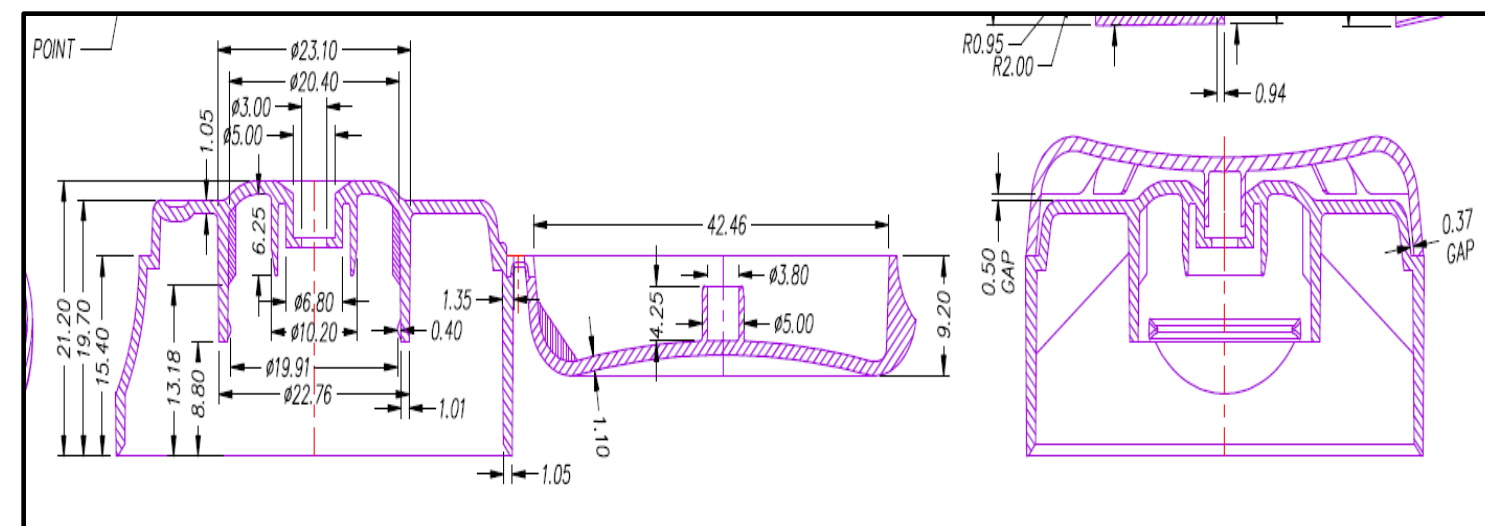

50 mm Snap on Flip top

Title	50 DIA FT CAP
WT.	8.10 (±0.30) GM
Material	PP SRM 100